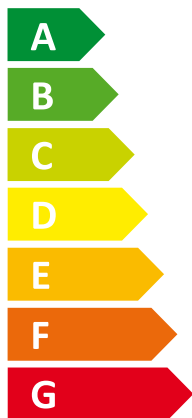

ENERG

енергия · ενεργεια

VWL 55/5 AS 230V S2 + VWL 58/5

I Vaillant

II IS

Two icons showing sound power levels. The top icon shows a speaker inside a house with the value 43 dB. The bottom icon shows a speaker outside a house with the value 54 dB.

A legend for power consumption levels, showing three colored squares with corresponding values: dark blue for 4 kW, medium blue for 5 kW, and light blue for 3 kW.