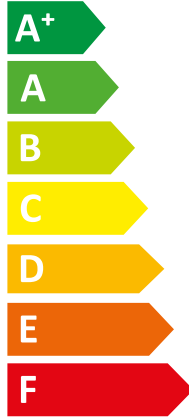

ENERG
енергия · ενεργεια

VWL 55/6 A 230V S2 + VWZ MEH

| Vaillant

|| 97/6 + VIH RW 200

A+

A

Two icons showing sound power levels. The top icon shows a speaker inside a house with the value 29 dB. The bottom icon shows a speaker outside a house with the value 54 dB.

Three icons representing power consumption, each with a square and the value 5 kW.