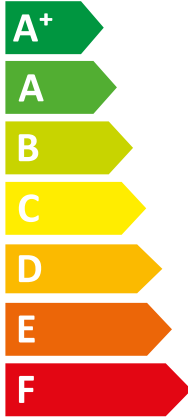

**ENERG**  
енергия · ενεργεια

VWL 125/6 A S2 + VWZ MEH 97/6

Vaillant

II + VIH RW 300/3 BR

**A++**

**A**

Two icons showing sound power levels. The top icon shows a speaker inside a house with the value 29 dB. The bottom icon shows a speaker outside a house with the value 59 dB.

A legend for power consumption in kW, shown as a rounded rectangle with three colored squares and their corresponding values: a dark blue square for 11 kW, a medium blue square for 12 kW, and a light blue square for 11 kW.