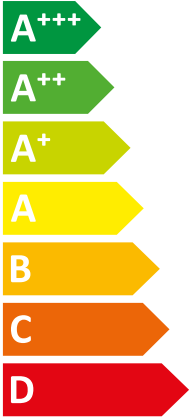

**ENERG**  
енергия · ενεργεια

VWL 125/6 A S2 + VWZ MEH 97/6

Vaillant

II + VIH RW 300/3 BR

**A++**

**A**

Two icons showing sound power levels. The top icon shows a speaker inside a house with the value 29 dB. The bottom icon shows a speaker outside a house with the value 59 dB.

A legend for power consumption in kW, shown as a rounded rectangle with three colored squares and their corresponding values: a dark blue square for 11 kW, a medium blue square for 12 kW, and a light blue square for 11 kW.