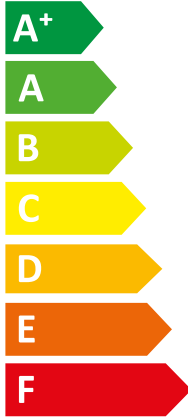

ENERG
енергия · ενεργεια

VWL 125/6 A S2 + VWZ MEH 97/6

Vaillant

II + VIH RW 300/3 BR

A++

A

Two icons showing sound power levels. The top icon shows a speaker inside a house with the value 29 dB. The bottom icon shows a speaker outside a house with the value 51 dB.

A legend for power consumption in kW, shown as a rounded rectangle with three colored squares and their corresponding values: a dark blue square for 11 kW, a medium blue square for 12 kW, and a light blue square for 11 kW.