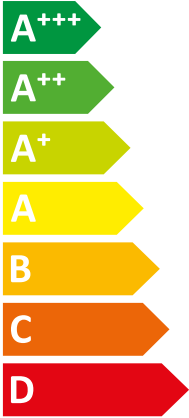

ENERG
енергия · ενεργεια

VWL 125/6 A S2 + VWZ MEH 97/6

Vaillant

II + VIH RW 300/3 BR

A++

A

Two icons showing sound power levels. The top icon shows a speaker inside a house with the value 29 dB. The bottom icon shows a speaker outside a house with the value 51 dB.

A legend for power consumption in kW, shown as a rounded rectangle with three colored squares and their corresponding values: a dark blue square for 11 kW, a medium blue square for 12 kW, and a light blue square for 11 kW.