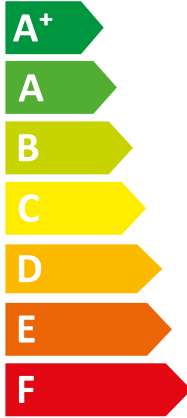

ENERG
енергия · ενεργεια

VWL 105/6 A S2 + VWZ MEH 97/6

Vaillant

II + VIH RW 300/3 MR

A++

A

Two icons showing sound power levels. The top icon shows a house with a speaker and the text "29 dB". The bottom icon shows a house with a speaker and the text "51 dB".

A legend for power consumption in kW, shown as a vertical list of colored squares: dark blue for 7 kW, medium blue for 9 kW, and light blue for 10 kW.