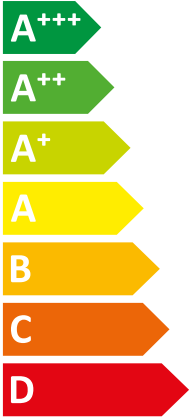

ENERG
енергия · ενεργεια

VWL 75/6 A 230V S2 + VIH QW

Vaillant

|| 190/6 E

A++

A

Two icons showing sound power levels. The top icon shows a speaker with sound waves and the text "30 dB". The bottom icon shows a house with sound waves and the text "49 dB".

A legend with three colored squares and their corresponding power outputs: a dark blue square for "5 kW", a medium blue square for "6 kW", and a light blue square for "7 kW".