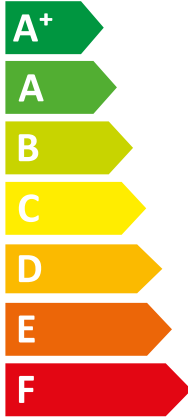

ENERG
енергия · ενεργεια

VWL 75/6 A 230V S2 + VIH QW

Vaillant

|| 190/6 E

A++

A

Two icons showing sound power levels. The top icon shows a speaker with sound waves and the text "30 dB". The bottom icon shows a house with sound waves and the text "49 dB".

A legend with three colored squares and their corresponding power outputs: a dark blue square for "5 kW", a medium blue square for "6 kW", and a light blue square for "7 kW".