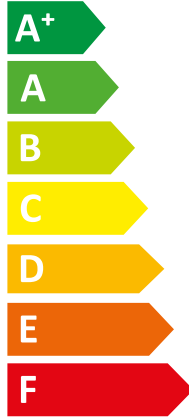

ENERG
енергия · ενεργεια

VWL 35/6 A 230V S2 + VIH QW

Vaillant

|| 190/6 E

A+

A

Two icons showing sound power levels. The top icon shows a speaker inside a house with the text "30 dB". The bottom icon shows a speaker outside a house with the text "48 dB".

A legend with three colored squares and their corresponding power consumption values: a dark blue square for "3 kW", a medium blue square for "4 kW", and a light blue square for "4 kW".